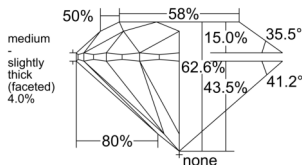

GIA®

FACSIMILE

GIA REPORT

1555111841

Verify this report at GIA.edu

GIA NATURAL DIAMOND DOSSIER®

April 28, 2026
GIA Report Number 1555111841
Shape and Cutting Style ..... Round Brilliant
Measurements ..... 5.63 - 5.66 x 3.54 mm

GRADING RESULTS

Carat Weight ..... 0.70 carat
Color Grade ..... H
Clarity Grade VS2
Cut Grade ..... Excellent

ADDITIONAL GRADING INFORMATION

Polish ..... Excellent
Symmetry ..... Excellent
Fluorescence ..... None
Clarity Characteristics ..... Cloud, Crystal
Inscription(s): GIA 1555111841

PROPORTIONS

Profile to actual proportions