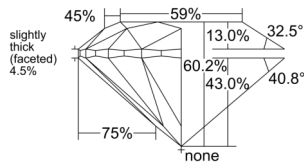

GIA®

FACSIMILE

GIA REPORT 1555122965

Verify this report at GIA.edu

GIA NATURAL DIAMOND DOSSIER®

April 25, 2026
GIA Report Number 1555122965
Shape and Cutting Style ..... Round Brilliant
Measurements ..... 5.10 - 5.12 x 3.08 mm

GRADING RESULTS

Carat Weight ..... 0.50 carat
Color Grade ..... G
Clarity Grade VS1
Cut Grade ..... Excellent

ADDITIONAL GRADING INFORMATION

Polish ..... Excellent
Symmetry ..... Excellent
Fluorescence ..... None
Clarity Characteristics..... Crystal, Cloud, Pinpoint
Inscription(s): GIA 1555122965

PROPORTIONS

Profile to actual proportions