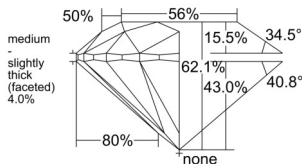

GIA®

FACSIMILE

GIA REPORT 1555127359

Verify this report at GIA.edu

GIA NATURAL DIAMOND DOSSIER®

April 29, 2026
GIA Report Number 1555127359
Shape and Cutting Style ..... Round Brilliant
Measurements ..... 4.47 - 4.50 x 2.79 mm

GRADING RESULTS

Carat Weight ..... 0.34 carat
Color Grade ..... K
Clarity Grade VS1
Cut Grade ..... Excellent

ADDITIONAL GRADING INFORMATION

Polish ..... Excellent
Symmetry ..... Excellent
Fluorescence ..... None
Clarity Characteristics..... Crystal, Cloud, Pinpoint
Inscription(s): GIA 1555127359

PROPORTIONS

GRADING SCALES

GIA COLOR SCALE

COLORLESS	D
	E
	F
	G
	H
	I
	J
NEAR COLORLESS	K
	L
	M
	N
	O
	P
	Q
	R
	S
	T
	U
	V
	W
	X
	Y
LIGHT	Z

GIA CLARITY SCALE

FLAWLESS	INTERNAL FLAWLESS	
		FLAWLESS
VERY VERY SLIGHTLY INCLUDED	VVS₁	
	VVS₂	
VERY SLIGHTLY INCLUDED	VS₁	
	VS₂	
SLIGHTLY INCLUDED	SI₁	
	SI₂	
INCLUDED	I₁	
	I₂	
	I₃	

GIA CUT SCALE

EXCELLENT
VERY GOOD
GOOD
FAIR
POOR