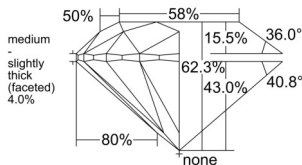

GIA®

FACSIMILE

GIA REPORT 1555133800

Verify this report at GIA.edu

GIA NATURAL DIAMOND DOSSIER®

April 27, 2026
GIA Report Number 1555133800
Shape and Cutting Style ..... Round Brilliant
Measurements ..... 5.04 - 5.07 x 3.15 mm

GRADING RESULTS

Carat Weight ..... 0.50 carat
Color Grade ..... F
Clarity Grade VS1
Cut Grade ..... Excellent

ADDITIONAL GRADING INFORMATION

Polish ..... Excellent
Symmetry ..... Excellent
Fluorescence ..... None
Clarity Characteristics ..... Cloud, Crystal
Inscription(s): GIA 1555133800

PROPORTIONS

GRADING SCALES

GIA COLOR SCALE	GIA CLARITY SCALE	GIA CUT SCALE	
D	FLAWLESS	EXCELLENT	
E	INTERNALLY FLAWLESS		
F		VVS₁	VERY GOOD
G	VVS₂		
H	VS₁	GOOD	
I	VS₂		
J	SI₁	FAIR	
K	SI₂		
L	I₁	POOR	
M			
N			
O	I₂		
P			
Q			
R	I₃		
S			
T			
U			
V			
W			
X			
Y			
Z