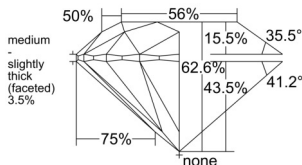

GIA®

FACSIMILE

GIA REPORT 1555143430

Verify this report at GIA.edu

GIA NATURAL DIAMOND DOSSIER®

April 29, 2026
GIA Report Number 1555143430
Shape and Cutting Style ..... Round Brilliant
Measurements ..... 4.79 - 4.81 x 3.00 mm

GRADING RESULTS

Carat Weight ..... 0.42 carat
Color Grade ..... G
Clarity Grade VS1
Cut Grade ..... Excellent

ADDITIONAL GRADING INFORMATION

Polish ..... Excellent
Symmetry ..... Excellent
Fluorescence ..... None
Clarity Characteristics..... Cloud, Crystal, Needle, Pinpoint
Inscription(s): GIA 1555143430

PROPORTIONS

GRADING SCALES

GIA COLOR SCALE	GIA CLARITY SCALE	GIA CUT SCALE	
D	FLAWLESS	EXCELLENT	
E	INTERNALLY FLAWLESS		
F		VVS₁	VERY GOOD
G	VVS₂		
H	VS₁	GOOD	
I	VS₂		
J	SI₁	FAIR	
K	SI₂		
L	I₁	POOR	
M	I₂		
N	I₃		
O			
P			
Q			
R			
S			
T			
U			
V			
W			
X			
Y			
Z