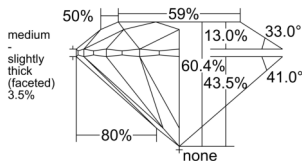

GIA®

FACSIMILE

GIA REPORT 1555143871

Verify this report at GIA.edu

GIA NATURAL DIAMOND DOSSIER®

April 30, 2026
GIA Report Number 1555143871
Shape and Cutting Style ..... Round Brilliant
Measurements ..... 5.15 - 5.19 x 3.12 mm

GRADING RESULTS

Carat Weight ..... 0.51 carat
Color Grade ..... K, Faint Brown
Clarity Grade S11
Cut Grade ..... Excellent

ADDITIONAL GRADING INFORMATION

Polish ..... Excellent
Symmetry ..... Excellent
Fluorescence ..... None
Clarity Characteristics ..... Cloud, Feather
Inscription(s): GIA 1555143871

PROPORTIONS

Profile to actual proportions

GRADING SCALES

GIA COLOR SCALE	GIA CLARITY SCALE	GIA CUT SCALE	
D	FLAWLESS	EXCELLENT	
E	INTERNALLY FLAWLESS		
F		VVS₁	VERY GOOD
G	VVS₂		
H	VS₁	GOOD	
I	VS₂		
J	S1₁	FAIR	
K	S1₂		
L	I₁	POOR	
M	I₂		
N	I₃		
O			
P			
Q			
R			
S			
T			
U			
V			
W			
X			
Y			
Z