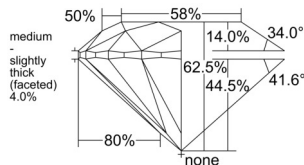

GIA®

FACSIMILE

GIA REPORT 1555149606

Verify this report at GIA.edu

GIA NATURAL DIAMOND DOSSIER®

May 02, 2026
GIA Report Number 1555149606
Shape and Cutting Style ..... Round Brilliant
Measurements ..... 4.62 - 4.66 x 2.90 mm

GRADING RESULTS

Carat Weight ..... 0.38 carat
Color Grade ..... K
Clarity Grade VS2
Cut Grade ..... Excellent

ADDITIONAL GRADING INFORMATION

Polish ..... Excellent
Symmetry ..... Excellent
Fluorescence ..... None
Clarity Characteristics ..... Feather, Cloud, Crystal
Inscription(s): GIA 1555149606

PROPORTIONS

Profile to actual proportions

GRADING SCALES

GIA COLOR SCALE

COLORESS	D
	E
	F
	G
	H
	I
	J
NEAR COLORESS	K
	L
FAIN	M
	N
	O
	P
VERY LIGHT	Q
	R
	S
	T
	U
	V
	W
	X
	Y
LIGHT	Z

GIA CLARITY SCALE

FLAWLESS	INTERNAL FLAWLESS	
		FLAWLESS
VERY VERY SLIGHTLY INCLUDED	VVS₁	
	VVS₂	
VERY SLIGHTLY INCLUDED	VS₁	
	VS₂	
SLIGHTLY INCLUDED	SI₁	
	SI₂	
INCLUDED	I₁	
	I₂	
	I₃	

GIA CUT SCALE

EXCELLENT
VERY GOOD
GOOD
FAIR
POOR