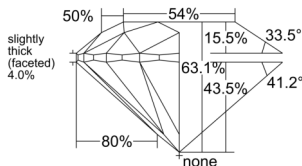

GIA®

FACSIMILE

GIA REPORT 1555149778

Verify this report at GIA.edu

GIA NATURAL DIAMOND DOSSIER®

May 03, 2026
GIA Report Number 1555149778
Shape and Cutting Style ..... Round Brilliant
Measurements ..... 4.86 - 4.90 x 3.08 mm

GRADING RESULTS

Carat Weight ..... 0.45 carat
Color Grade ..... K, Faint Brown
Clarity Grade VS1
Cut Grade ..... Excellent

ADDITIONAL GRADING INFORMATION

Polish ..... Excellent
Symmetry ..... Excellent
Fluorescence ..... None
Clarity Characteristics..... Feather, Pinpoint, Internal Graining
Inscription(s): GIA 1555149778

PROPORTIONS

Profile to actual proportions