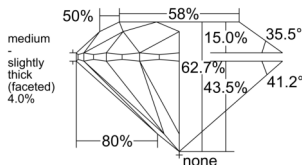

GIA®

FACSIMILE

GIA REPORT 1555152479

Verify this report at GIA.edu

GIA NATURAL DIAMOND DOSSIER®

May 02, 2026
GIA Report Number 1555152479
Shape and Cutting Style ..... Round Brilliant
Measurements ..... 4.48 - 4.50 x 2.82 mm

GRADING RESULTS

Carat Weight ..... 0.35 carat
Color Grade ..... K
Clarity Grade VS2
Cut Grade ..... Excellent

ADDITIONAL GRADING INFORMATION

Polish ..... Excellent
Symmetry ..... Excellent
Fluorescence ..... None
Clarity Characteristics ..... Cloud, Feather
Inscription(s): GIA 1555152479

PROPORTIONS

GRADING SCALES

GIA COLOR SCALE

COLOREDNESS	D
	E
	F
	G
	H
	I
	J
NEAR COLORLESS	K
	L
	M
Faint	N
	O
	P
	Q
	R
	S
	T
	U
	V
	W
	X
	Y
LIGHT	Z

GIA CLARITY SCALE

FLAWLESS	INTERNAL FLAWLESS	
		FLAWLESS
VERY VERY SLIGHTLY INCLUDED	VVS₁	
	VVS₂	
VERY SLIGHTLY INCLUDED	VS₁	
	VS₂	
SLIGHTLY INCLUDED	SI₁	
	SI₂	
INCLUDED	I₁	
	I₂	
	I₃	

GIA CUT SCALE

EXCELLENT
VERY GOOD
GOOD
FAIR
POOR