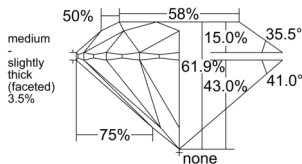

GIA®

FACSIMILE

GIA REPORT 1555163934

Verify this report at GIA.edu

GIA NATURAL DIAMOND DOSSIER®

May 03, 2026
GIA Report Number 1555163934
Shape and Cutting Style ..... Round Brilliant
Measurements ..... 5.07 - 5.10 x 3.15 mm

GRADING RESULTS

Carat Weight ..... 0.50 carat
Color Grade ..... G
Clarity Grade VVS2
Cut Grade ..... Excellent

ADDITIONAL GRADING INFORMATION

Polish ..... Excellent
Symmetry ..... Excellent
Fluorescence ..... Medium Blue
Clarity Characteristics ..... Pinpoint
Inscription(s): GIA 1555163934

PROPORTIONS

Profile to actual proportions

GRADING SCALES

GIA COLOR SCALE

COLORLESS	D
	E
	F
	G
	H
	I
NEAR COLORLESS	J
	K
	L
FAIN	M
	N
	O
	P
	Q
VERY LIGHT	R
	S
	T
	U
	V
	W
	X
	Y
LIGHT	Z

GIA CLARITY SCALE

FLAWLESS	INTERNAL FLAWLESS	
		FLAWLESS
VERY VERY SLIGHTLY INCLUDED	VVS₁	
	VVS₂	
VERY SLIGHTLY INCLUDED	VS₁	
	VS₂	
SLIGHTLY INCLUDED	SI₁	
	SI₂	
INCLUDED	I₁	
	I₂	
	I₃	

GIA CUT SCALE

EXCELLENT
VERY GOOD
GOOD
FAIR
POOR