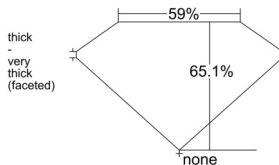

GIA®

FACSIMILE

GIA REPORT 1555165212

Verify this report at GIA.edu

GIA NATURAL DIAMOND DOSSIER®

May 08, 2026
GIA Report Number 1555165212
Shape and Cutting Style ..... Pear Brilliant
Measurements ..... 6.31 x 4.50 x 2.93 mm

GRADING RESULTS

Carat Weight ..... 0.51 carat
Color Grade ..... F
Clarity Grade S11

ADDITIONAL GRADING INFORMATION

Polish ..... Excellent
Symmetry ..... Very Good
Fluorescence ..... None
Clarity Characteristics ..... Crystal
Inscription(s): GIA 1555165212

PROPORTIONS

Profile not to actual proportions

GRADING SCALES

GIA COLOR SCALE		GIA CLARITY SCALE			
COLORLESS	D	VERY VERY SLIGHTLY INCLUDED	FLAWLESS		
	E		INTERNALLY FLAWLESS		
	F	VERY SLIGHTLY INCLUDED	VVS₁		
	G		VVS₂		
	H		VS₁		
	NEAR COLORLESS	I	SLIGHTLY INCLUDED	VS₂	
		J		S1₁	
		FAINT	K	INCLUDED	S1₂
			L		I₁
			M		I₂
VERT LIGHT	N	LIGHT	I₃		
	O				
	P				
	Q				
	R				
	S				
	T				
LIGHT	U				
	V				
	W				
	X				
Y					
Z