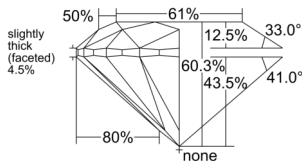

GIA®

FACSIMILE

GIA REPORT

1555167604

Verify this report at GIA.edu

GIA NATURAL DIAMOND DOSSIER®

May 13, 2026
GIA Report Number 1555167604
Shape and Cutting Style ..... Round Brilliant
Measurements ..... 5.14 - 5.15 x 3.10 mm

GRADING RESULTS

Carat Weight ..... 0.51 carat
Color Grade ..... H
Clarity Grade VS2
Cut Grade ..... Excellent

ADDITIONAL GRADING INFORMATION

Polish ..... Excellent
Symmetry ..... Excellent
Fluorescence ..... None
Clarity Characteristics ..... Cloud, Crystal, Feather
Inscription(s): GIA 1555167604

PROPORTIONS

Profile to actual proportions