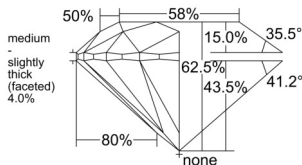

GIA®

FACSIMILE

GIA REPORT 1555177201

Verify this report at GIA.edu

GIA NATURAL DIAMOND DOSSIER®

May 04, 2026
GIA Report Number 1555177201
Shape and Cutting Style ..... Round Brilliant
Measurements ..... 4.29 - 4.31 x 2.69 mm

GRADING RESULTS

Carat Weight ..... 0.31 carat
Color Grade ..... E
Clarity Grade VS1
Cut Grade ..... Excellent

ADDITIONAL GRADING INFORMATION

Polish ..... Excellent
Symmetry ..... Excellent
Fluorescence ..... None
Clarity Characteristics ..... Cloud, Pinpoint
Inscription(s): GIA 1555177201

PROPORTIONS

GRADING SCALES

GIA COLOR SCALE	GIA CLARITY SCALE	GIA CUT SCALE	
D	FLAWLESS	EXCELLENT	
E	INTERNALLY FLAWLESS		
F		VVS₁	VERY GOOD
G	VVS₂		
H	VS₁	GOOD	
I	VS₂		
J	SI₁	FAIR	
K	SI₂		
L	I₁	POOR	
M			
N			
O	I₂		
P			
Q			
R	I₃		
S			
T			
U			
V			
W			
X			
Y			
Z