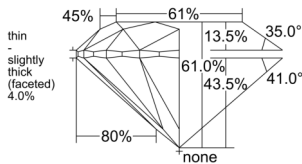

GIA®

FACSIMILE

GIA REPORT

1555177571

Verify this report at GIA.edu

GIA NATURAL DIAMOND DOSSIER®

May 06, 2026
GIA Report Number 1555177571
Shape and Cutting Style ..... Round Brilliant
Measurements ..... 5.40 - 5.43 x 3.30 mm

GRADING RESULTS

Carat Weight ..... 0.60 carat
Color Grade I
Clarity Grade VVS2
Cut Grade ..... Excellent

ADDITIONAL GRADING INFORMATION

Polish ..... Excellent
Symmetry ..... Excellent
Fluorescence ..... None
Clarity Characteristics..... Pinpoint, Cloud, Indented Natural
Inscription(s): GIA 1555177571

PROPORTIONS

Profile to actual proportions

GRADING SCALES

GIA COLOR SCALE	GIA CLARITY SCALE	GIA CUT SCALE	
D	FLAWLESS	EXCELLENT	
E	INTERNALLY FLAWLESS		
F		VVS₁	VERY GOOD
G	VVS₂		
H	VS₁	GOOD	
I	VS₂		
J	SI₁	FAIR	
K	SI₂		
L	I₁	POOR	
M			
N			
O	I₂		
P			
Q	I₃		
R			
S			
T			
U			
V			
W			
X			
Y			
Z