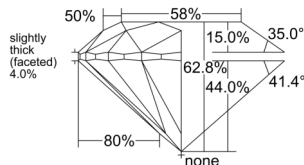

GIA®

FACSIMILE

GIA REPORT

1555181164

Verify this report at GIA.edu

GIA NATURAL DIAMOND DOSSIER®

May 05, 2026
GIA Report Number 1555181164
Shape and Cutting Style ..... Round Brilliant
Measurements ..... 5.91 - 5.95 x 3.72 mm

GRADING RESULTS

Carat Weight ..... 0.81 carat
Color Grade ..... G
Clarity Grade VS2
Cut Grade ..... Excellent

ADDITIONAL GRADING INFORMATION

Polish ..... Excellent
Symmetry ..... Excellent
Fluorescence ..... Medium Blue
Clarity Characteristics ..... Crystal
Inscription(s): GIA 1555181164

PROPORTIONS

Profile to actual proportions