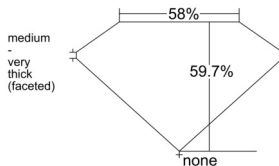

GIA®

FACSIMILE

GIA REPORT 1555190912

Verify this report at GIA.edu

GIA NATURAL DIAMOND DOSSIER®

May 06, 2026
GIA Report Number 1555190912
Shape and Cutting Style ..... Heart Brilliant
Measurements ..... 4.66 x 5.28 x 3.15 mm

GRADING RESULTS

Carat Weight ..... 0.46 carat
Color Grade ..... G
Clarity Grade VS1

ADDITIONAL GRADING INFORMATION

Polish ..... Excellent
Symmetry ..... Very Good
Fluorescence ..... None
Clarity Characteristics ..... Feather, Pinpoint
Inscription(s): GIA 1555190912

PROPORTIONS

Profile not to actual proportions

GRADING SCALES

GIA COLOR SCALE		GIA CLARITY SCALE			
COLORLESS	D	VERY VERY SLIGHTLY INCLUDED	FLAWLESS		
	E		INTERNALLY FLAWLESS		
	F	VERY SLIGHTLY INCLUDED	VVS₁		
	G		VVS₂		
	H		VS₁		
	NEAR COLORLESS	I	SLIGHTLY INCLUDED	VS₂	
		J		SI₁	
		FAINT	K	INCLUDED	SI₂
			L		I₁
			M		I₂
VERT LIGHT			N	INCLUDED	I₃
	O				
	P				
	Q				
LIGHT	R				
	S				
	T				
	U				
	V				
	Z