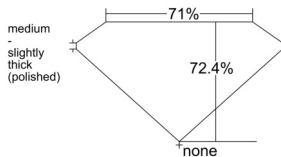

GIA®

FACSIMILE

GIA REPORT 1555193829

Verify this report at GIA.edu

GIA NATURAL DIAMOND DOSSIER®

May 07, 2026
GIA Report Number 1555193829
Shape and Cutting Style ..... **Square Modified Brilliant**
Measurements ..... 4.35 x 4.25 x 3.08 mm

GRADING RESULTS

Carat Weight ..... 0.46 carat
Color Grade ..... E
Clarity Grade VS1

ADDITIONAL GRADING INFORMATION

Polish ..... Excellent
Symmetry ..... Very Good
Fluorescence ..... None
Clarity Characteristics..... Crystal, Cloud, Needle, Pinpoint
Inscription(s): GIA 1555193829

PROPORTIONS

Profile not to actual proportions

GRADING SCALES

GIA COLOR SCALE		GIA CLARITY SCALE			
COLORLESS	D	VERY VERY SLIGHTLY INCLUDED	FLAWLESS		
	E		INTERNALLY FLAWLESS		
	F	VERY SLIGHTLY INCLUDED	VS₁		
	G		VS₂		
	H		VS₁		
	NEAR COLORLESS	I	SLIGHTLY INCLUDED	VS₂	
		J		SI₁	
		FAINT	K	INCLUDED	SI₂
			L		I₁
			M		I₂
VERT LIGHT	N	LIGHT	I₃		
	O				
	P				
	Q				
	R