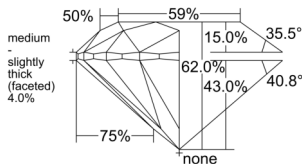

GIA®

FACSIMILE

GIA REPORT 1555202998

Verify this report at GIA.edu

GIA NATURAL DIAMOND DOSSIER®

May 08, 2026
GIA Report Number 1555202998
Shape and Cutting Style ..... Round Brilliant
Measurements ..... 4.25 - 4.29 x 2.65 mm

GRADING RESULTS

Carat Weight ..... 0.30 carat
Color Grade L
Clarity Grade VS1
Cut Grade ..... Excellent

ADDITIONAL GRADING INFORMATION

Polish ..... Excellent
Symmetry ..... Excellent
Fluorescence ..... None
Clarity Characteristics ..... Cloud, Crystal, Needle
Inspection(s): GIA 1555202998

PROPORTIONS

Profile to actual proportions