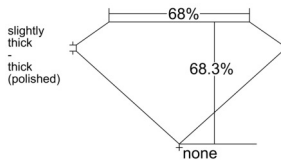

GIA®

FACSIMILE

GIA REPORT 1555204359

Verify this report at gia.edu

GIA NATURAL DIAMOND DOSSIER®

May 07, 2026
GIA Report Number 1555204359
Shape and Cutting Style ..... **Cut-Cornered Rectangular Modified Brilliant**
Measurements ..... 5.34 x 3.87 x 2.64 mm

GRADING RESULTS

Carat Weight ..... 0.51 carat
Color Grade ..... D
Clarity Grade VS1

ADDITIONAL GRADING INFORMATION

Polish ..... Excellent
Symmetry ..... Very Good
Fluorescence ..... Faint
Clarity Characteristics..... Crystal, Cloud, Needle, Pinpoint
Inscription(s): GIA 1555204359

PROPORTIONS

Profile not to actual proportions

GRADING SCALES

GIA COLOR SCALE		GIA CLARITY SCALE			
COLORLESS	D	VERY VERY SLIGHTLY INCLUDED	FLAWLESS		
	E		INTERNALLY FLAWLESS		
	F		VVS₁		
	NEAR COLORLESS	G	VERY SLIGHTLY INCLUDED	VVS₂	
		H		VS₁	
		FAINT	I	SLIGHTLY INCLUDED	VS₂
			J		SI₁
	K		SI₂		
	LIGHT		L	INCLUDED	I₁
			M		I₂
N			I₃		
O					
P					
Q					
R