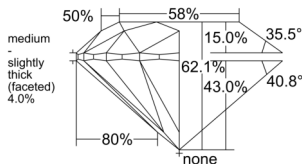

GIA®

FACSIMILE

GIA REPORT 1555208358

Verify this report at GIA.edu

GIA NATURAL DIAMOND DOSSIER®

May 09, 2026
GIA Report Number 1555208358
Shape and Cutting Style ..... Round Brilliant
Measurements ..... 4.89 - 4.92 x 3.05 mm

GRADING RESULTS

Carat Weight ..... 0.45 carat
Color Grade ..... J
Clarity Grade S11
Cut Grade ..... Excellent

ADDITIONAL GRADING INFORMATION

Polish ..... Excellent
Symmetry ..... Excellent
Fluorescence ..... Faint
Clarity Characteristics ..... Cloud
Inscription(s): GIA 1555208358

PROPORTIONS

GRADING SCALES

GIA COLOR SCALE	GIA CLARITY SCALE	GIA CUT SCALE	
D	FLAWLESS	EXCELLENT	
E	INTERNALLY FLAWLESS		
F		VVS₁	VERY GOOD
G	VVS₂		
H	VS₁	GOOD	
I	VS₂		
J	S1₁	FAIR	
K	S1₂		
L	I₁	POOR	
M	I₂		
N	I₃		
O			
P			
Q			
R			
S			
T			
U			
V			
W			
X			
Y			
Z