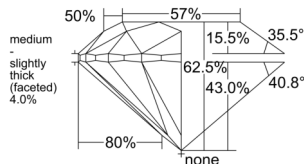

GIA®

FACSIMILE

GIA REPORT 1555219310

Verify this report at GIA.edu

GIA NATURAL DIAMOND DOSSIER®

May 11, 2026
GIA Report Number 1555219310
Shape and Cutting Style ..... Round Brilliant
Measurements ..... 5.35 - 5.39 x 3.36 mm

GRADING RESULTS

Carat Weight ..... 0.60 carat
Color Grade ..... K
Clarity Grade VS1
Cut Grade ..... Excellent

ADDITIONAL GRADING INFORMATION

Polish ..... Excellent
Symmetry ..... Excellent
Fluorescence ..... None
Clarity Characteristics ..... Crystal
Inscription(s): GIA 1555219310

PROPORTIONS

GRADING SCALES

GIA COLOR SCALE	GIA CLARITY SCALE	GIA CUT SCALE	
D	FLAWLESS	EXCELLENT	
E	INTERNALLY FLAWLESS		
F		VVS₁	VERY GOOD
G	VVS₂		
H	VS₁	GOOD	
I	VS₂		
J	SI₁	FAIR	
K	SI₂		
L	I₁	POOR	
M	I₂		
N	I₃		
O			
P			
Q			
R			
S			
T			
U			
V			
W			
X			
Y			
Z