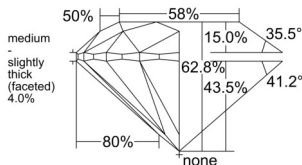

GIA®

FACSIMILE

GIA REPORT 1555229071

Verify this report at GIA.edu

GIA NATURAL DIAMOND DOSSIER®

May 11, 2026
GIA Report Number 1555229071
Shape and Cutting Style ..... Round Brilliant
Measurements ..... 4.28 - 4.32 x 2.70 mm

GRADING RESULTS

Carat Weight ..... 0.31 carat
Color Grade ..... G
Clarity Grade VVS1
Cut Grade ..... Excellent

ADDITIONAL GRADING INFORMATION

Polish ..... Excellent
Symmetry ..... Excellent
Fluorescence ..... None
Clarity Characteristics ..... Pinpoint
Inscription(s): GIA 1555229071

PROPORTIONS

GRADING SCALES

GIA COLOR SCALE	GIA CLARITY SCALE	GIA CUT SCALE	
D	FLAWLESS	EXCELLENT	
E	INTERNALLY FLAWLESS		
F		VVS₁	VERY GOOD
G	VVS₂		
H	VS₁	GOOD	
I	VS₂		
J	SI₁	FAIR	
K	SI₂		
L	I₁	POOR	
M	I₂		
N	I₃		
O			
P			
Q			
R			
S			
T			
U			
V			
W			
X			
Y			
Z