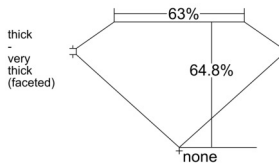

GIA®

FACSIMILE

GIA REPORT 1555237424

Verify this report at GIA.edu

GIA NATURAL DIAMOND DOSSIER®

May 12, 2026
GIA Report Number 1555237424
Shape and Cutting Style ..... Oval Brilliant
Measurements ..... 5.19 x 3.77 x 2.44 mm

GRADING RESULTS

Carat Weight ..... 0.31 carat
Color Grade ..... F
Clarity Grade VVS2

ADDITIONAL GRADING INFORMATION

Polish ..... Very Good
Symmetry ..... Very Good
Fluorescence ..... Medium Blue
Clarity Characteristics..... Pinpoint, Feather, Cloud, Indented
Natural

Inscription(s): GIA 1555237424

PROPORTIONS

Profile not to actual proportions

GRADING SCALES

GIA COLOR SCALE		GIA CLARITY SCALE	
COLORLESS	D	VERY VERY SLIGHTLY INCLUDED	FLAWLESS
	E		INTERNALLY FLAWLESS
	F		VVS₁
	G		VVS₂
	H		VS₁
	I		VS₂
	J		SI₁
	K		SI₂
	L		I₁
	M		I₂
NEAR COLORLESS	N	SLIGHTLY INCLUDED	I₃
	O		
	P		
	Q		
FAINT	R	INCLUDED	
	S		
	T		
	U		
VERT LIGHT	V		
	W		
	X		
	Y		
LIGHT	Z