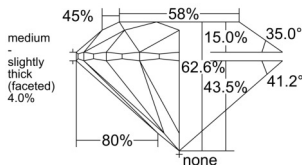

GIA®

FACSIMILE

GIA REPORT 1555237988

Verify this report at GIA.edu

GIA NATURAL DIAMOND DOSSIER®

May 14, 2026
GIA Report Number 1555237988
Shape and Cutting Style ..... Round Brilliant
Measurements ..... 5.90 - 5.93 x 3.70 mm

GRADING RESULTS

Carat Weight ..... 0.80 carat
Color Grade ..... F
Clarity Grade VS1
Cut Grade ..... Excellent

ADDITIONAL GRADING INFORMATION

Polish ..... Excellent
Symmetry ..... Excellent
Fluorescence ..... Medium Blue
Clarity Characteristics ..... Feather, Pinpoint
Inscription(s): GIA 1555237988

PROPORTIONS

Profile to actual proportions

GRADING SCALES

GIA COLOR SCALE	GIA CLARITY SCALE	GIA CUT SCALE	
D	FLAWLESS	EXCELLENT	
E	INTERNALLY FLAWLESS		
F		VVS₁	VERY GOOD
G	VVS₂		
H	VS₁	GOOD	
I	VS₂		
J	SI₁	FAIR	
K	SI₂		
L	I₁	POOR	
M	I₂		
N	I₃		
O			
P			
Q			
R			
S			
T			
U			
V			
W			
X			
Y			
Z