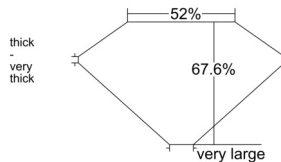

GIA®

FACSIMILE

GIA REPORT 1555243536

Verify this report at GIA.edu

GIA NATURAL DIAMOND DOSSIER®

May 14, 2026
GIA Report Number 1555243536
Shape and Cutting Style ..... Old Mine Brilliant
Measurements ..... 5.27 x 4.17 x 2.82 mm

GRADING RESULTS

Carat Weight ..... 0.50 carat
Color Grade ..... K
Clarity Grade VVS1

ADDITIONAL GRADING INFORMATION

Polish ..... Excellent
Symmetry ..... Excellent
Fluorescence ..... None
Clarity Characteristics ..... Pinpoint
Inscription(s): GIA 1555243536

PROPORTIONS

Profile not to actual proportions

GRADING SCALES

GIA COLOR SCALE		GIA CLARITY SCALE	
COLORLESS	D	VERY VERY SLIGHTLY INCLUDED	FLAWLESS
	E		INTERNALLY FLAWLESS
	F		VVS₁
	G		VVS₂
	H		VS₁
	I		VS₂
	J		SI₁
	K		SI₂
	L		I₁
	M		I₂
NEAR COLORLESS	N	SLIGHTLY INCLUDED	I₃
	O		
	P		
	Q		
FAINT	R		
	S		
	T		
	U		
VERY LIGHT	V		
	W		
	X		
	Y		
LIGHT	Z