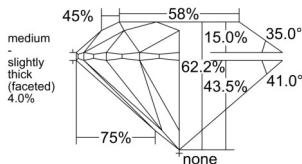

GIA®

FACSIMILE

GIA REPORT 1555243556

Verify this report at GIA.edu

GIA NATURAL DIAMOND DOSSIER®

May 14, 2026
GIA Report Number 1555243556
Shape and Cutting Style ..... Round Brilliant
Measurements ..... 4.88 - 4.90 x 3.04 mm

GRADING RESULTS

Carat Weight ..... 0.45 carat
Color Grade I
Clarity Grade VS1
Cut Grade ..... Excellent

ADDITIONAL GRADING INFORMATION

Polish ..... Excellent
Symmetry ..... Excellent
Fluorescence ..... None
Clarity Characteristics..... Cloud, Feather, Needle, Pinpoint
Inscription(s): GIA 1555243556

PROPORTIONS

Profile to actual proportions

GRADING SCALES

GIA COLOR SCALE	GIA CLARITY SCALE	GIA CUT SCALE	
D	FLAWLESS	EXCELLENT	
E	INTERNALLY FLAWLESS		
F		VVS₁	VERY GOOD
G	VVS₂		
H	VS₁	GOOD	
I	VS₂		
J	SI₁	FAIR	
K	SI₂		
L	I₁	POOR	
M	I₂		
N	I₃		
O			
P			
Q			
R			
S			
T			
U			
V			
W			
X			
Y			
Z