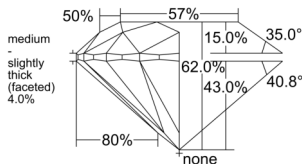

GIA®

FACSIMILE

GIA REPORT 1555243978

Verify this report at GIA.edu

GIA NATURAL DIAMOND DOSSIER®

May 14, 2026
GIA Report Number 1555243978
Shape and Cutting Style ..... Round Brilliant
Measurements ..... 5.09 - 5.11 x 3.16 mm

GRADING RESULTS

Carat Weight ..... 0.51 carat
Color Grade L
Clarity Grade VS2
Cut Grade ..... Excellent

ADDITIONAL GRADING INFORMATION

Polish ..... Excellent
Symmetry ..... Excellent
Fluorescence ..... None
Clarity Characteristics ..... Cloud, Feather, Crystal
Inscription(s): GIA 1555243978

PROPORTIONS

GRADING SCALES

GIA COLOR SCALE

COLOURESS	D
	E
	F
	G
	H
	I
	J
NEAR COLOURESS	K
	L
FADING	M
	N
	O
	P
	Q
VERY LIGHT	R
	S
	T
	U
	V
	W
	X
	Y
LIGHT	Z

GIA CLARITY SCALE

FLAWLESS	INTERNAL FLAWLESS	
		FLAWLESS
VERY VERY SLIGHTLY INCLUDED	VVS₁	
	VVS₂	
VERY SLIGHTLY INCLUDED	VS₁	
	VS₂	
SLIGHTLY INCLUDED	SI₁	
	SI₂	
INCLUDED	I₁	
	I₂	
	I₃	

GIA CUT SCALE

EXCELLENT
VERY GOOD
GOOD
FAIR
POOR