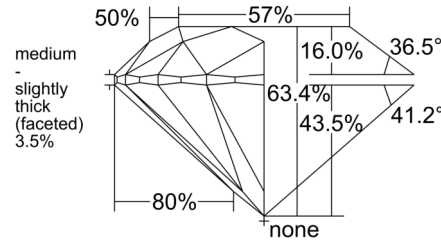

GIA NATURAL DIAMOND GRADING REPORT

May 13, 2026
 GIA Report Number 1555246897
 Shape and Cutting Style Round Brilliant
 Measurements 6.30 - 6.35 x 4.01 mm

GRADING RESULTS

Carat Weight 1.00 carat
 Color Grade I
 Clarity Grade SI1
 Cut Grade Excellent

PROPORTIONS

Profile to actual proportions

CLARITY CHARACTERISTICS

KEY TO SYMBOLS*

- Twinning Wisp
- Indented Natural
- Feather
- Natural
- Crystal
- Cloud

* Red symbols denote internal characteristics (inclusions). Green or black symbols denote external characteristics (blemishes). Diagram is an approximate representation of the diamond, and symbols shown indicate type, position, and approximate size of clarity characteristics. All clarity characteristics may not be shown. Details of finish are not shown.