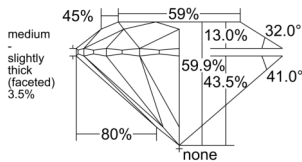

GIA®

FACSIMILE

GIA REPORT

1555249854

Verify this report at GIA.edu

GIA NATURAL DIAMOND DOSSIER®

May 15, 2026
GIA Report Number 1555249854
Shape and Cutting Style ..... Round Brilliant
Measurements ..... 4.37 - 4.38 x 2.62 mm

GRADING RESULTS

Carat Weight ..... 0.30 carat
Color Grade ..... J
Clarity Grade VVS2
Cut Grade ..... Excellent

ADDITIONAL GRADING INFORMATION

Polish ..... Excellent
Symmetry ..... Excellent
Fluorescence ..... None
Clarity Characteristics..... Needle, Cloud, Pinpoint
Inscription(s): GIA 1555249854

PROPORTIONS

Profile to actual proportions

GRADING SCALES

GIA COLOR SCALE

COLORESS	D
	E
	F
	G
	H
	I
	J
NEAR COLORESS	K
	L
FAIN	M
	N
	O
	P
	Q
VERY LIGHT	R
	S
	T
	U
	V
	W
	X
	Y
LIGHT	Z

GIA CLARITY SCALE

	FLAWLESS
	INTERNALLY FLAWLESS
VERY VERY SLIGHTLY INCLUDED	VVS₁
	VVS₂
VERY SLIGHTLY INCLUDED	VS₁
	VS₂
SLIGHTLY INCLUDED	SI₁
	SI₂
	I₁
	I₂
INCLUDED	I₃

GIA CUT SCALE

	EXCELLENT
	VERY GOOD
	GOOD
	FAIR
	POOR