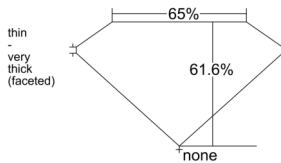

GIA®

FACSIMILE

GIA REPORT 1555250319

Verify this report at GIA.edu

GIA NATURAL DIAMOND DOSSIER®

May 15, 2026
GIA Report Number 1555250319
Shape and Cutting Style ..... Heart Brilliant
Measurements ..... 4.09 x 4.78 x 2.94 mm

GRADING RESULTS

Carat Weight ..... 0.34 carat
Color Grade ..... J
Clarity Grade VVS1

ADDITIONAL GRADING INFORMATION

Polish ..... Excellent
Symmetry ..... Very Good
Fluorescence ..... None
Clarity Characteristics ..... Pinpoint
Inscription(s): GIA 1555250319

PROPORTIONS

Profile not to actual proportions

GRADING SCALES

GIA COLOR SCALE		GIA CLARITY SCALE	
COLORLESS	D	VERY VERY SLIGHTLY INCLUDED	FLAWLESS
	E		INTERNALLY FLAWLESS
	F		VVS₁
	G		VVS₂
	H		VS₁
	I		VS₂
	J		SI₁
	K		SI₂
	L		I₁
	M		I₂
NEAR COLORLESS	N	SLIGHTLY INCLUDED	I₃
	O		
	P		
	Q		
FAINT	R		
	S		
	T		
	U		
VERY LIGHT	V		
	W		
	X		
	Y		
LIGHT	Z