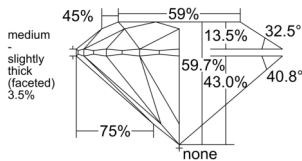

GIA®

FACSIMILE

GIA REPORT 1555253178

Verify this report at GIA.edu

GIA NATURAL DIAMOND DOSSIER®

May 15, 2026
GIA Report Number 1555253178
Shape and Cutting Style ..... Round Brilliant
Measurements ..... 4.81 - 4.83 x 2.88 mm

GRADING RESULTS

Carat Weight ..... 0.40 carat
Color Grade I
Clarity Grade VS1
Cut Grade ..... Excellent

ADDITIONAL GRADING INFORMATION

Polish ..... Excellent
Symmetry ..... Excellent
Fluorescence ..... None
Clarity Characteristics..... Feather, Needle, Pinpoint
Inscription(s): GIA 1555253178

PROPORTIONS

Profile to actual proportions