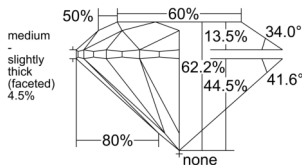

GIA®

FACSIMILE

GIA REPORT

1555253191

Verify this report at GIA.edu

GIA NATURAL DIAMOND DOSSIER®

May 16, 2026
GIA Report Number 1555253191
Shape and Cutting Style ..... Round Brilliant
Measurements ..... 4.30 - 4.31 x 2.68 mm

GRADING RESULTS

Carat Weight ..... 0.30 carat
Color Grade ..... J
Clarity Grade VS1
Cut Grade ..... Excellent

ADDITIONAL GRADING INFORMATION

Polish ..... Excellent
Symmetry ..... Excellent
Fluorescence ..... None
Clarity Characteristics ..... Feather, Cloud, Pinpoint
Inscription(s): GIA 1555253191

PROPORTIONS

Profile to actual proportions