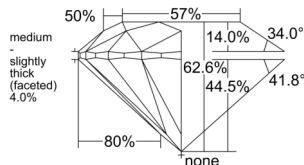

GIA®

FACSIMILE

GIA REPORT 1555261826

Verify this report at GIA.edu

GIA NATURAL DIAMOND DOSSIER®

May 16, 2026
GIA Report Number 1555261826
Shape and Cutting Style ..... Round Brilliant
Measurements ..... 5.67 - 5.71 x 3.56 mm

GRADING RESULTS

Carat Weight ..... 0.70 carat
Color Grade ..... F
Clarity Grade VS1
Cut Grade ..... Excellent

ADDITIONAL GRADING INFORMATION

Polish ..... Excellent
Symmetry ..... Excellent
Fluorescence ..... Faint
Clarity Characteristics..... Cloud, Crystal, Needle, Pinpoint
Inscription(s): GIA 1555261826

PROPORTIONS

Profile to actual proportions

GRADING SCALES

GIA COLOR SCALE	GIA CLARITY SCALE	GIA CUT SCALE
COLORESS	FLAWLESS	EXCELLENT
D	FLAWLESS	
E	INTERNALLY FLAWLESS	VERY GOOD
F	VVS₁	
G	VVS₂	GOOD
H	VS₁	
I	VS₂	FAIR
J	SI₁	
K	SI₂	POOR
L	I₁	
M	I₂	
N	I₃	
O		
P		
Q		
R		
S		
T		
U		
V		
W		
X		
Y		
Z