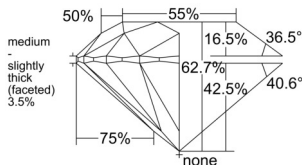

GIA®

FACSIMILE

GIA REPORT 1555263984

Verify this report at GIA.edu

GIA NATURAL DIAMOND DOSSIER®

May 16, 2026
GIA Report Number 1555263984
Shape and Cutting Style ..... Round Brilliant
Measurements ..... 4.97 - 5.00 x 3.12 mm

GRADING RESULTS

Carat Weight ..... 0.48 carat
Color Grade ..... E
Clarity Grade VS1
Cut Grade ..... Excellent

ADDITIONAL GRADING INFORMATION

Polish ..... Excellent
Symmetry ..... Excellent
Fluorescence ..... None
Clarity Characteristics..... Cloud, Feather, Needle
Inscription(s): GIA 1555263984

PROPORTIONS

GRADING SCALES

GIA COLOR SCALE	GIA CLARITY SCALE	GIA CUT SCALE
COLOURLESS	FLAWLESS	EXCELLENT
D	INTERNALLY FLAWLESS	
E	VVS₁	VERY GOOD
F		
G	VS₁	GOOD
H		
I	SI₁	FAIR
J		
K	I₁	POOR
L		
M	I₂	
N		
O	I₃	
P		
Q		
R		
S		
T		
U		
V		
W		
X		
Y		
Z