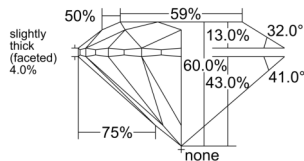

GIA®

FACSIMILE

GIA REPORT

1555270968

Verify this report at GIA.edu

GIA NATURAL DIAMOND DOSSIER®

May 18, 2026
GIA Report Number 1555270968
Shape and Cutting Style ..... Round Brilliant
Measurements ..... 4.35 - 4.37 x 2.62 mm

GRADING RESULTS

Carat Weight ..... 0.30 carat
Color Grade ..... J
Clarity Grade VS1
Cut Grade ..... Excellent

ADDITIONAL GRADING INFORMATION

Polish ..... Excellent
Symmetry ..... Excellent
Fluorescence ..... Faint
Clarity Characteristics ..... Cloud
Inscription(s): GIA 1555270968

PROPORTIONS

Profile to actual proportions

GRADING SCALES

GIA COLOR SCALE	GIA CLARITY SCALE	GIA CUT SCALE	
D	FLAWLESS	EXCELLENT	
E	INTERNALLY FLAWLESS		
F		VVS₁	VERY GOOD
G	VVS₂		
H	VS₁	GOOD	
I	VS₂		
J	SI₁	FAIR	
K	SI₂		
L	I₁	POOR	
M	I₂		
N	I₃		
O			
P			
Q			
R			
S			
T			
U			
V			
W			
X			
Y			
Z