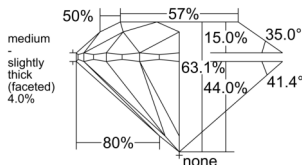

GIA®

FACSIMILE

GIA REPORT 1555272787

Verify this report at GIA.edu

GIA NATURAL DIAMOND DOSSIER®

May 16, 2026
GIA Report Number 1555272787
Shape and Cutting Style ..... Round Brilliant
Measurements ..... 6.14 - 6.18 x 3.89 mm

GRADING RESULTS

Carat Weight ..... 0.91 carat
Color Grade ..... F
Clarity Grade VS2
Cut Grade ..... Excellent

ADDITIONAL GRADING INFORMATION

Polish ..... Excellent
Symmetry ..... Excellent
Fluorescence ..... None
Clarity Characteristics ..... Crystal, Cloud
Inscription(s): GIA 1555272787

PROPORTIONS

Profile to actual proportions