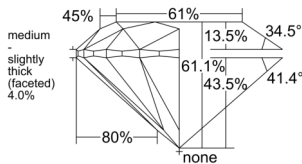

GIA®

FACSIMILE

GIA REPORT 1555273427

Verify this report at GIA.edu

GIA NATURAL DIAMOND DOSSIER®

May 18, 2026
GIA Report Number 1555273427
Shape and Cutting Style ..... Round Brilliant
Measurements ..... 4.29 - 4.32 x 2.63 mm

GRADING RESULTS

Carat Weight ..... 0.30 carat
Color Grade ..... G
Clarity Grade VS1
Cut Grade ..... Excellent

ADDITIONAL GRADING INFORMATION

Polish ..... Excellent
Symmetry ..... Excellent
Fluorescence ..... None
Clarity Characteristics ..... Cloud
Inscription(s): GIA 1555273427

PROPORTIONS

Profile to actual proportions