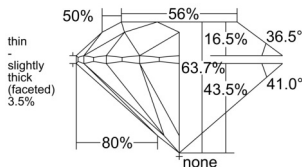

GIA®

FACSIMILE

GIA REPORT 1555281639

Verify this report at GIA.edu

GIA NATURAL DIAMOND DOSSIER®

May 18, 2026
GIA Report Number 1555281639
Shape and Cutting Style ..... Round Brilliant
Measurements ..... 5.57 - 5.64 x 3.57 mm

GRADING RESULTS

Carat Weight ..... 0.70 carat
Color Grade ..... H
Clarity Grade VS2
Cut Grade ..... Excellent

ADDITIONAL GRADING INFORMATION

Polish ..... Excellent
Symmetry ..... Very Good
Fluorescence ..... None
Clarity Characteristics..... Cloud, Feather, Indented Natural
Inscription(s): GIA 1555281639

PROPORTIONS

Profile to actual proportions

GRADING SCALES

GIA COLOR SCALE	GIA CLARITY SCALE	GIA CUT SCALE
COLOURLESS D	FLAWLESS	EXCELLENT
E	INTERNALLY FLAWLESS	
F	VVS₁	VERY GOOD
G		
H	VVS₂	GOOD
I	VS₁	
J	VS₂	FAIR
K	SI₁	
L	SI₂	POOR
M	I₁	
N	I₂	
O	I₃	
P		
Q		
R		
S		
T		
U		
V		
W		
X		
Y		
Z