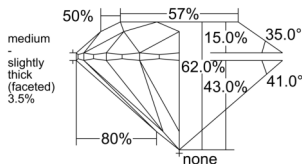

GIA®

FACSIMILE

GIA REPORT 1555282457

Verify this report at GIA.edu

GIA NATURAL DIAMOND DOSSIER®

May 19, 2026
GIA Report Number 1555282457
Shape and Cutting Style ..... Round Brilliant
Measurements ..... 4.64 - 4.67 x 2.89 mm

GRADING RESULTS

Carat Weight ..... 0.38 carat
Color Grade ..... K
Clarity Grade VS1
Cut Grade ..... Excellent

ADDITIONAL GRADING INFORMATION

Polish ..... Excellent
Symmetry ..... Excellent
Fluorescence ..... None
Clarity Characteristics ..... Crystal
Inscription(s): GIA 1555282457

PROPORTIONS

Profile to actual proportions

GRADING SCALES

GIA COLOR SCALE

COLOREDNESS	D
	E
	F
	G
	H
	I
	J
NEAR COLORLESS	K
	L
FAIN	M
	N
	O
	P
	Q
VERY LIGHT	R
	S
	T
	U
	V
	W
	X
	Y
LIGHT	Z

GIA CLARITY SCALE

FLAWLESS	INTERNAL FLAWLESS	
		EXCELLENT
VERY VERY SLIGHTLY INCLUDED	VVS₁	VERY GOOD
VERY SLIGHTLY INCLUDED	VVS₂	
SLIGHTLY INCLUDED	VS₁	GOOD
	VS₂	
INCLUDED	SI₁	FAIR
	SI₂	
INCLUDED	I₁	POOR
	I₂	
	I₃