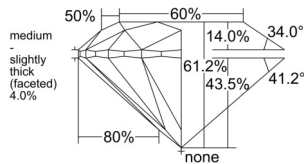

GIA®

FACSIMILE

GIA REPORT 1555283349

Verify this report at GIA.edu

GIA NATURAL DIAMOND DOSSIER®

May 19, 2026
GIA Report Number 1555283349
Shape and Cutting Style ..... Round Brilliant
Measurements ..... 4.74 - 4.77 x 2.91 mm

GRADING RESULTS

Carat Weight ..... 0.40 carat
Color Grade ..... K
Clarity Grade VS1
Cut Grade ..... Excellent

ADDITIONAL GRADING INFORMATION

Polish ..... Excellent
Symmetry ..... Excellent
Fluorescence ..... None
Clarity Characteristics ..... Cloud, Needle
Inscription(s): GIA 1555283349

PROPORTIONS

Profile to actual proportions

GRADING SCALES

GIA COLOR SCALE	GIA CLARITY SCALE	GIA CUT SCALE	
D	FLAWLESS	EXCELLENT	
E	INTERNALLY FLAWLESS		
F		VVS₁	VERY GOOD
G	VVS₂		
H	VS₁	GOOD	
I	VS₂		
J	SI₁	FAIR	
K	SI₂		
L	I₁	POOR	
M			
N			
O	I₂		
P			
Q	I₃		
R			
S			
T			
U			
V			
W			
X			
Y			
Z