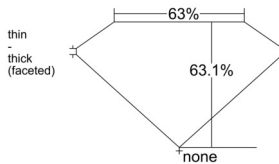

GIA®

FACSIMILE

GIA REPORT 1555285788

Verify this report at GIA.edu

GIA NATURAL DIAMOND DOSSIER®

May 18, 2026
GIA Report Number 1555285788
Shape and Cutting Style ..... Marquise Brilliant
Measurements ..... 8.10 x 4.10 x 2.58 mm

GRADING RESULTS

Carat Weight ..... 0.50 carat
Color Grade ..... H
Clarity Grade VS1

ADDITIONAL GRADING INFORMATION

Polish ..... Excellent
Symmetry ..... Good
Fluorescence ..... Medium Blue
Clarity Characteristics..... Cavity, Indented Natural
Inscription(s): GIA 1555285788

PROPORTIONS

Profile not to actual proportions

GRADING SCALES

GIA COLOR SCALE		GIA CLARITY SCALE			
COLORLESS	D	VERY VERY SLIGHTLY INCLUDED	FLAWLESS		
	E		INTERNALLY FLAWLESS		
	F		VS₁		
	NEAR COLORLESS	G	VERY SLIGHTLY INCLUDED	VS₂	
		H		VS₁	
		FANT	I	SLIGHTLY INCLUDED	VS₂
			J		SI₁
	LIGHT	K	INCLUDED	SI₂	
		L		I₁	
		M	NOT LISTED	I₂	
N		I₃			
O					
P					
Q					
R					
S					
T					
U					
V					
W					
X					
Y					
Z