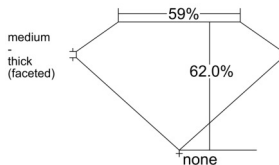

GIA®

FACSIMILE

GIA REPORT 1555311328

Verify this report at GIA.edu

GIA NATURAL DIAMOND DOSSIER®

May 22, 2026
GIA Report Number 1555311328
Shape and Cutting Style ..... Heart Brilliant
Measurements ..... 3.91 x 4.55 x 2.82 mm

GRADING RESULTS

Carat Weight ..... 0.30 carat
Color Grade I
Clarity Grade VVS2

ADDITIONAL GRADING INFORMATION

Polish ..... Excellent
Symmetry ..... Very Good
Fluorescence ..... None
Clarity Characteristics ..... Pinpoint, Feather
Inscription(s): GIA 1555311328

PROPORTIONS

Profile not to actual proportions

GRADING SCALES

GIA COLOR SCALE		GIA CLARITY SCALE	
COLORLESS	D	VERY VERY SLIGHTLY INCLUDED	FLAWLESS
	E		INTERNALLY FLAWLESS
	F		VVS₁
	G		VVS₂
	H		VS₁
	I		VS₂
	J		SI₁
	K		SI₂
	L		I₁
	M		I₂
NEAR COLORLESS	N	SLIGHTLY INCLUDED	I₃
	O		
	P		
	Q		
FAINT	R		
	S		
	T		
	U		
VERT LIGHT	V		
	W		
	X		
	Y		
LIGHT	Z