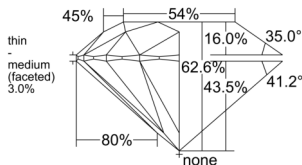

GIA®

FACSIMILE

GIA REPORT 1555323544

Verify this report at GIA.edu

GIA NATURAL DIAMOND DOSSIER®

May 21, 2026
GIA Report Number 1555323544
Shape and Cutting Style ..... Round Brilliant
Measurements ..... 5.40 - 5.43 x 3.39 mm

GRADING RESULTS

Carat Weight ..... 0.60 carat
Color Grade ..... G
Clarity Grade SI2
Cut Grade ..... Excellent

ADDITIONAL GRADING INFORMATION

Polish ..... Excellent
Symmetry ..... Excellent
Fluorescence ..... None
Clarity Characteristics ..... Cloud
Inscription(s): GIA 1555323544

PROPORTIONS

GRADING SCALES

GIA COLOR SCALE	GIA CLARITY SCALE	GIA CUT SCALE	
D	FLAWLESS	EXCELLENT	
E	INTERNALLY FLAWLESS		
F		VVS₁	VERY GOOD
G	VVS₂		
H	VS₁	GOOD	
I	VS₂		
J	SI₁	FAIR	
K	SI₂		
L	I₁	POOR	
M	I₂		
N	I₃		
O			
P			
Q			
R			
S			
T			
U			
V			
W			
X			
Y			
Z