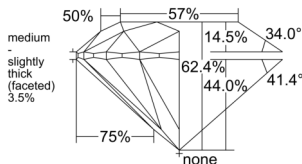

GIA®

FACSIMILE

GIA REPORT 1555329823

Verify this report at GIA.edu

GIA NATURAL DIAMOND DOSSIER®

May 22, 2026
GIA Report Number 1555329823
Shape and Cutting Style ..... Round Brilliant
Measurements ..... 5.20 - 5.23 x 3.26 mm

GRADING RESULTS

Carat Weight ..... 0.54 carat
Color Grade ..... D
Clarity Grade VS1
Cut Grade ..... Excellent

ADDITIONAL GRADING INFORMATION

Polish ..... Excellent
Symmetry ..... Excellent
Fluorescence ..... None
Clarity Characteristics ..... Cloud, Pinpoint
Inscription(s): GIA 1555329823

PROPORTIONS

Profile to actual proportions

GRADING SCALES

GIA COLOR SCALE	GIA CLARITY SCALE	GIA CUT SCALE	
D	FLAWLESS	EXCELLENT	
E	INTERNALLY FLAWLESS		
F		VVS₁	VERY GOOD
G	VVS₂		
H	VS₁	GOOD	
I	VS₂		
J	SI₁	FAIR	
K	SI₂		
L	I₁	POOR	
M	I₂		
N	I₃		
O			
P			
Q			
R			
S			
T			
U			
V			
W			
X			
Y			
Z