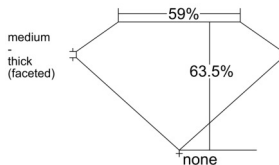

GIA®

FACSIMILE

GIA REPORT 1555344981

Verify this report at GIA.edu

GIA NATURAL DIAMOND DOSSIER®

June 09, 2026
GIA Report Number 1555344981
Shape and Cutting Style ..... Oval Brilliant
Measurements ..... 7.06 x 4.97 x 3.15 mm

GRADING RESULTS

Carat Weight ..... 0.70 carat
Color Grade ..... E
Clarity Grade VS1

ADDITIONAL GRADING INFORMATION

Polish ..... Excellent
Symmetry ..... Very Good
Fluorescence ..... Medium Blue
Clarity Characteristics..... Cloud, Feather, Pinpoint
Inscription(s): GIA 1555344981

PROPORTIONS

Profile not to actual proportions

GRADING SCALES

GIA COLOR SCALE		GIA CLARITY SCALE			
COLORLESS	D	VERY VERY SLIGHTLY INCLUDED	FLAWLESS		
	E		INTERNALLY FLAWLESS		
	F	VERY SLIGHTLY INCLUDED	VVS₁		
	G		VVS₂		
	H		VS₁		
	NEAR COLORLESS	I	SLIGHTLY INCLUDED	VS₂	
		J		SI₁	
		FAINT	K	INCLUDED	SI₂
			L		I₁
			M		I₂
VERT LIGHT	N	LIGHT	I₃		
	O				
	P				
	Q				
	R