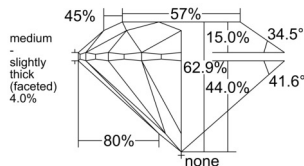

GIA®

FACSIMILE

GIA REPORT 1555364624

Verify this report at GIA.edu

GIA NATURAL DIAMOND DOSSIER®

May 29, 2026
GIA Report Number 1555364624
Shape and Cutting Style ..... Round Brilliant
Measurements ..... 5.37 - 5.39 x 3.38 mm

GRADING RESULTS

Carat Weight ..... 0.60 carat
Color Grade ..... G
Clarity Grade VVS1
Cut Grade ..... Excellent

ADDITIONAL GRADING INFORMATION

Polish ..... Excellent
Symmetry ..... Excellent
Fluorescence ..... Medium Blue
Clarity Characteristics ..... Pinpoint, Feather, Cavity
Inscription(s): GIA 1555364624

PROPORTIONS

Profile to actual proportions

GRADING SCALES

GIA COLOR SCALE

COLOREDNESS	D
	E
	F
	G
	H
	I
NEAR COLORLESS	J
	K
	L
FAIN	M
	N
	O
	P
VERY LIGHT	Q
	R
	S
	T
	U
	V
	W
	X
	Y
LIGHT	Z

GIA CLARITY SCALE

VERY VERY SLIGHTLY INCLUDED	FLAWLESS
	INTERNALLY FLAWLESS
VERY SLIGHTLY INCLUDED	VVS₁
	VVS₂
SLIGHTLY INCLUDED	VS₁
	VS₂
INCLUDED	SI₁
	SI₂
	I₁
	I₂
	I₃

GIA CUT SCALE

EXCELLENT
VERY GOOD
GOOD
FAIR
POOR