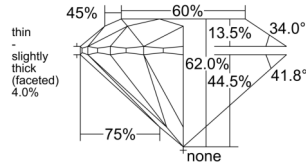

GIA®

FACSIMILE

GIA REPORT 1555381381

Verify this report at GIA.edu

GIA NATURAL DIAMOND DOSSIER®

June 01, 2026
GIA Report Number 1555381381
Shape and Cutting Style ..... Round Brilliant
Measurements ..... 4.33 - 4.35 x 2.69 mm

GRADING RESULTS

Carat Weight ..... 0.31 carat
Color Grade ..... K
Clarity Grade VVS1
Cut Grade ..... Excellent

ADDITIONAL GRADING INFORMATION

Polish ..... Excellent
Symmetry ..... Excellent
Fluorescence ..... Faint
Clarity Characteristics ..... Cavity
Inscription(s): GIA 1555381381

PROPORTIONS

Profile to actual proportions