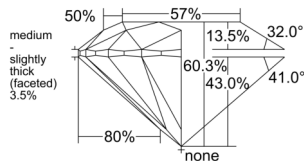

GIA®

FACSIMILE

GIA REPORT 1555381538

Verify this report at GIA.edu

GIA NATURAL DIAMOND DOSSIER®

June 01, 2026
GIA Report Number 1555381538
Shape and Cutting Style ..... Round Brilliant
Measurements ..... 5.14 - 5.17 x 3.11 mm

GRADING RESULTS

Carat Weight ..... 0.50 carat
Color Grade ..... F
Clarity Grade VS1
Cut Grade ..... Excellent

ADDITIONAL GRADING INFORMATION

Polish ..... Excellent
Symmetry ..... Excellent
Fluorescence ..... None
Clarity Characteristics..... Feather, Needle, Pinpoint
Inscription(s): GIA 1555381538

PROPORTIONS

Profile to actual proportions

GRADING SCALES

GIA COLOR SCALE

COLORLESS	D
	E
	F
	G
	H
	I
	J
NEAR COLORLESS	K
	L
	M
	N
	O
	P
	Q
	R
	S
	T
	U
	V
	W
	X
	Y
	Z

GIA CLARITY SCALE

FLAWLESS	VERY VERY SLIGHTLY INCLUDED	VS₁	VS₂	VS₁	VS₂	SL₁	SL₂	I₁	I₂	I₃					
											FLAWLESS	INTERNALLY FLAWLESS	VERY SLIGHTLY INCLUDED	SLIGHTLY INCLUDED	INCLUDED

GIA CUT SCALE

EXCELLENT
VERY GOOD
GOOD
FAIR
POOR