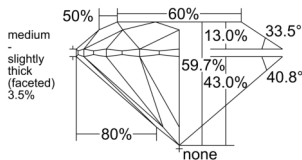

GIA®

FACSIMILE

GIA REPORT 1555382269

Verify this report at GIA.edu

GIA NATURAL DIAMOND DOSSIER®

May 30, 2026
GIA Report Number 1555382269
Shape and Cutting Style ..... Round Brilliant
Measurements ..... 4.35 - 4.37 x 2.60 mm

GRADING RESULTS

Carat Weight ..... 0.30 carat
Color Grade ..... J
Clarity Grade VS1
Cut Grade ..... Excellent

ADDITIONAL GRADING INFORMATION

Polish ..... Excellent
Symmetry ..... Very Good
Fluorescence ..... None
Clarity Characteristics ..... Feather, Cloud, Pinpoint
Inscription(s): GIA 1555382269

PROPORTIONS

Profile to actual proportions

GRADING SCALES

GIA COLOR SCALE	GIA CLARITY SCALE	GIA CUT SCALE
COLORESS	FLAWLESS	EXCELLENT
D	FLAWLESS	
E	FLAWLESS	VERY GOOD
F	FLAWLESS	
G	FLAWLESS	
H	FLAWLESS	
I	VVS₁	GOOD
J	VVS₂	
K	VS₁	FAIR
L	VS₂	
M	SI₁	
N	SI₂	POOR
O	I₁	
P	I₂	
Q	I₃	
R		
S		
T		
U		
V		
W		
X		
Y		
Z