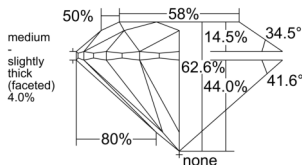

GIA®

FACSIMILE

GIA REPORT 1555384446

Verify this report at GIA.edu

GIA NATURAL DIAMOND DOSSIER®

May 29, 2026
GIA Report Number 1555384446
Shape and Cutting Style ..... Round Brilliant
Measurements ..... 5.10 - 5.12 x 3.20 mm

GRADING RESULTS

Carat Weight ..... 0.51 carat
Color Grade ..... G
Clarity Grade S11
Cut Grade ..... Excellent

ADDITIONAL GRADING INFORMATION

Polish ..... Excellent
Symmetry ..... Excellent
Fluorescence ..... None
Clarity Characteristics ..... Crystal, Cloud
Inscription(s): GIA 1555384446

PROPORTIONS

Profile to actual proportions